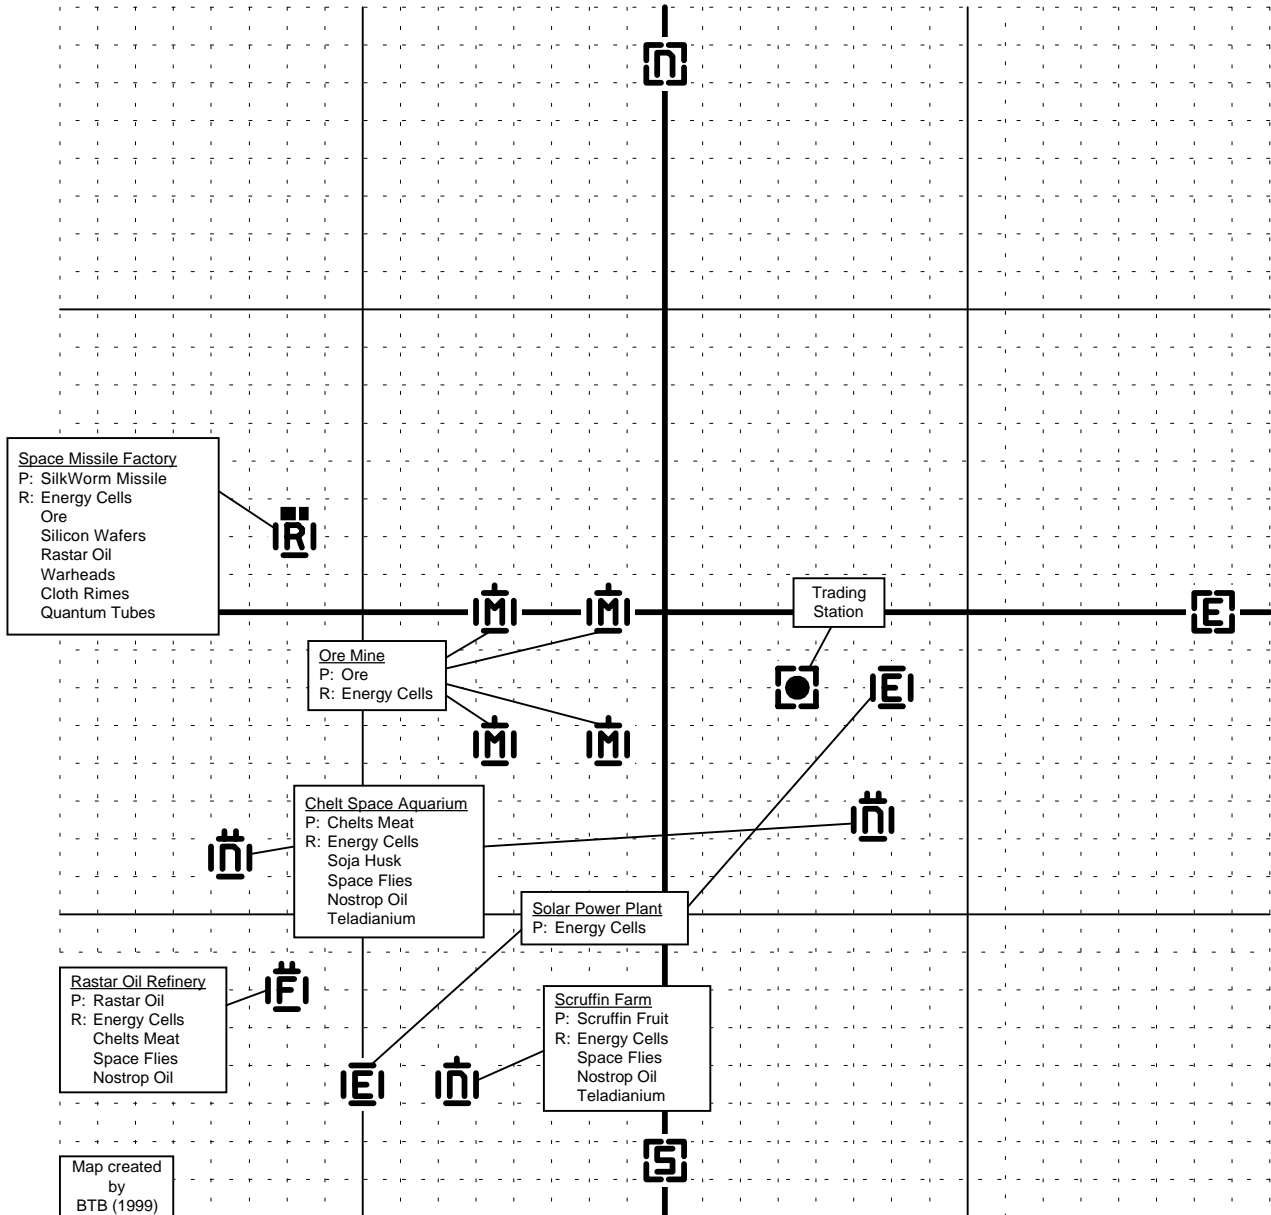

CHINS FIRE 6.3S