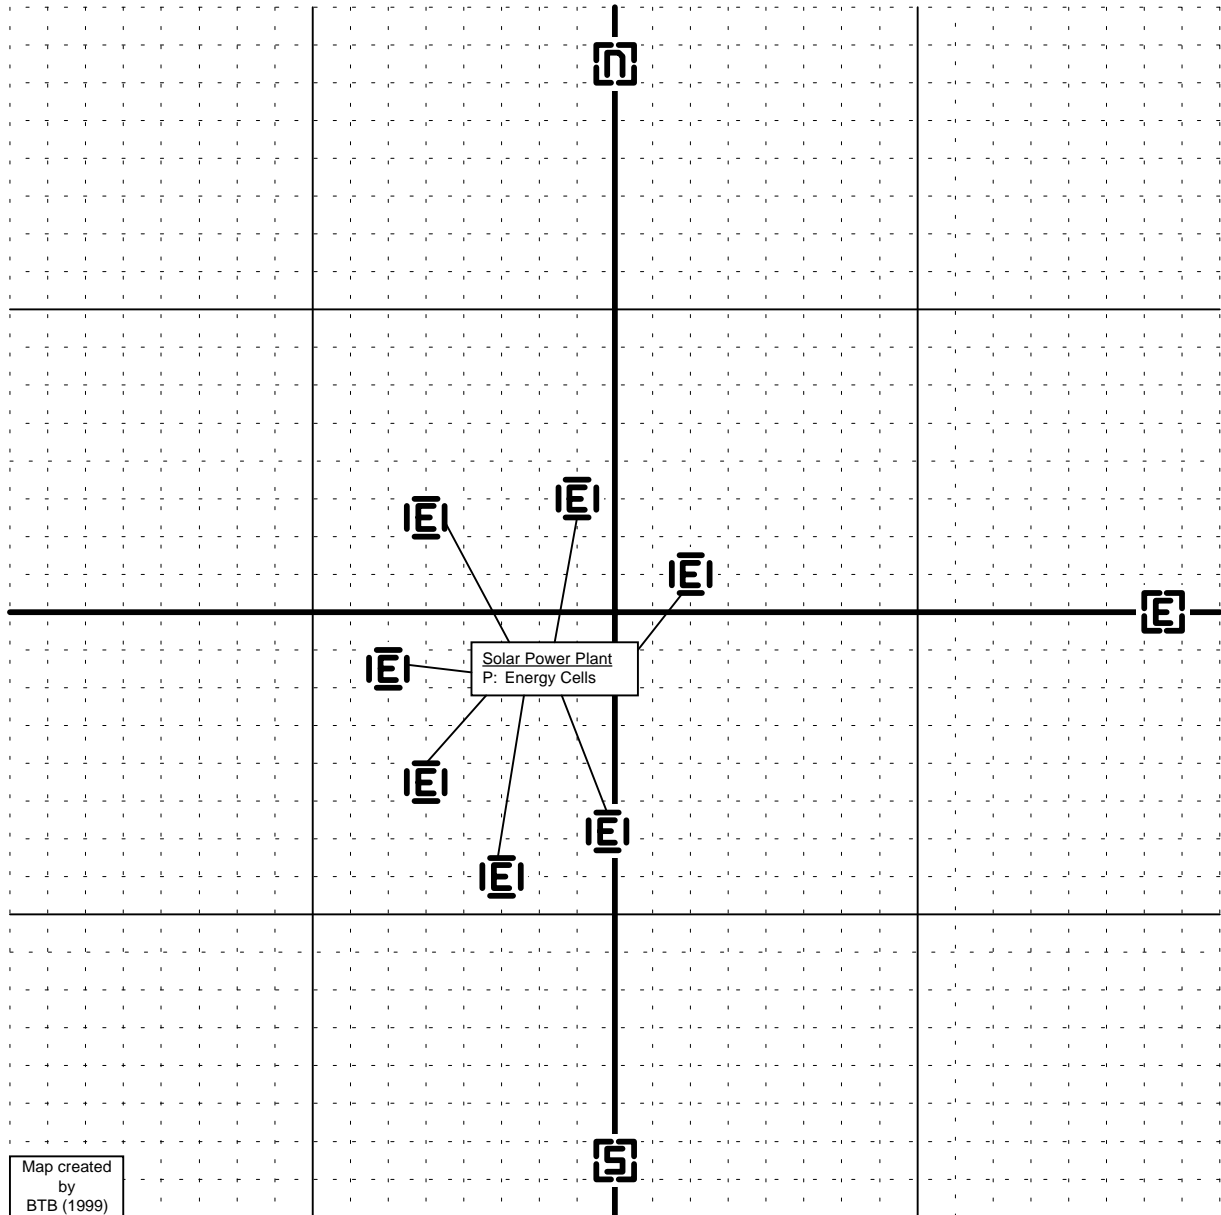

XENON SECTOR 3.3X