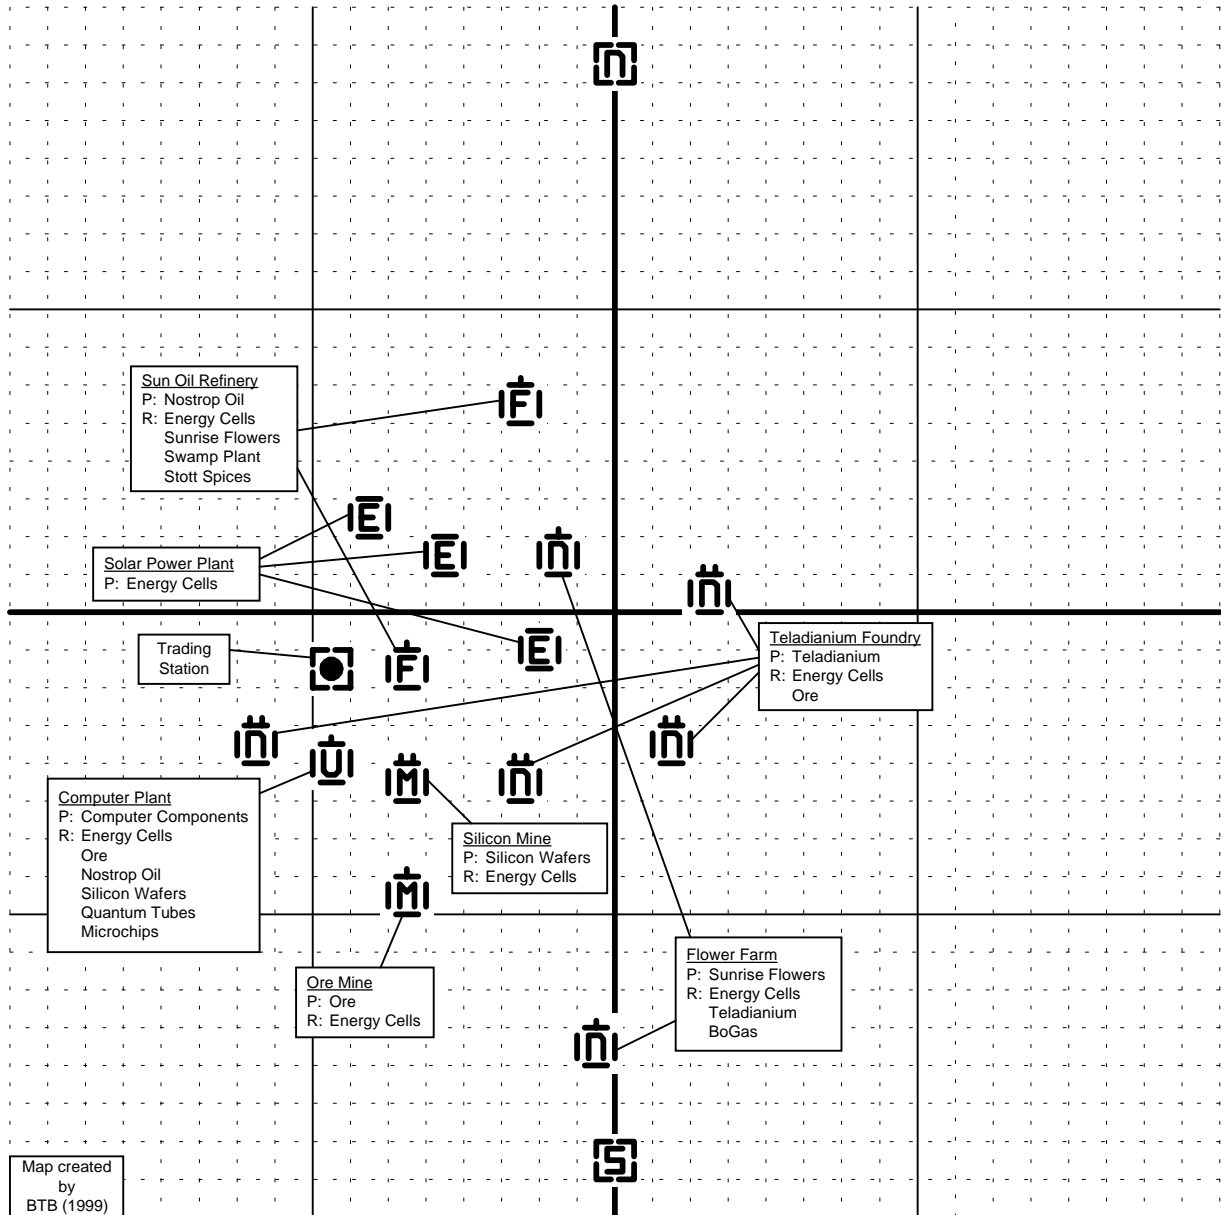

BLUE PROFIT 5.3T