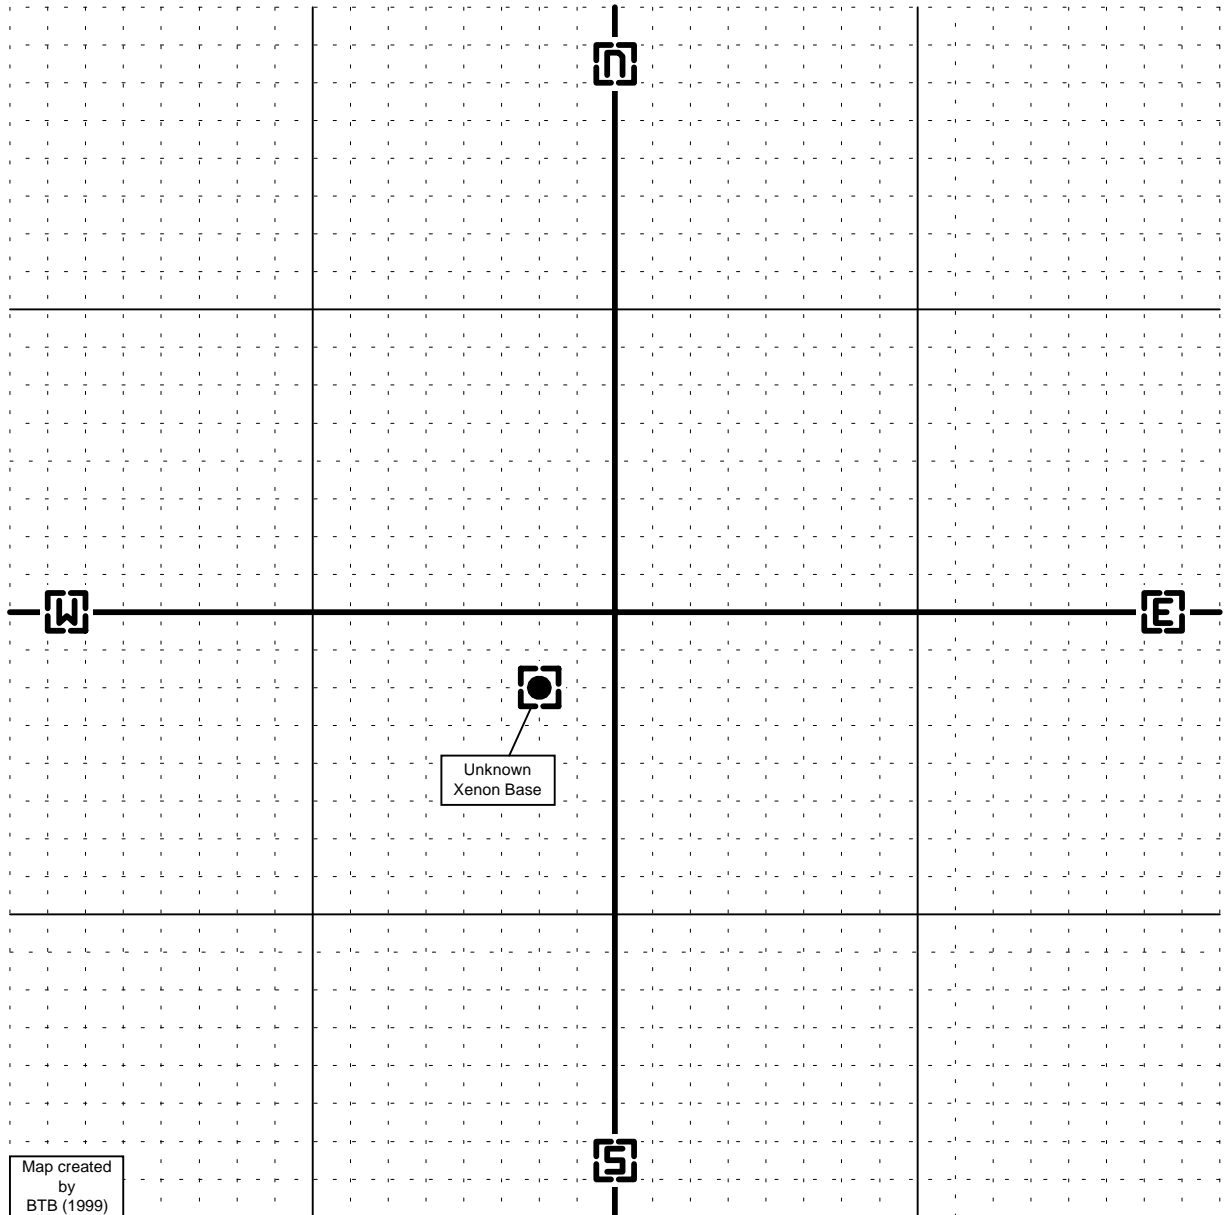

XENON SECTOR 3.4X