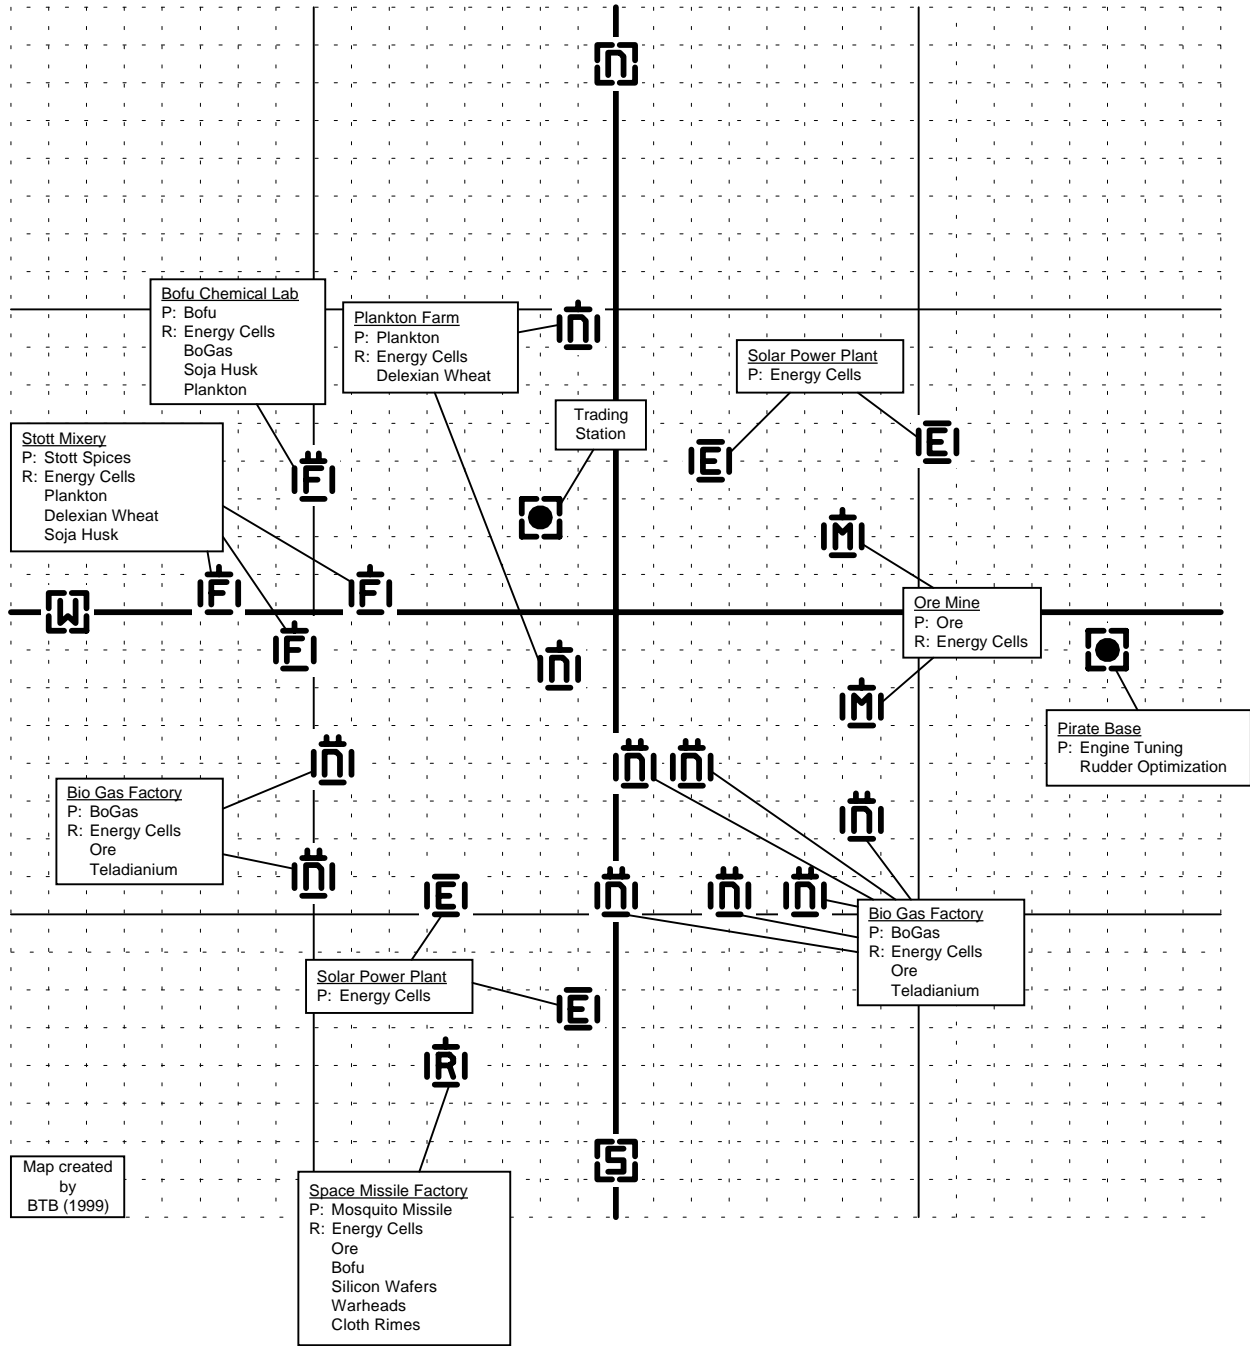

ATREUS CLOUDS 3.2B