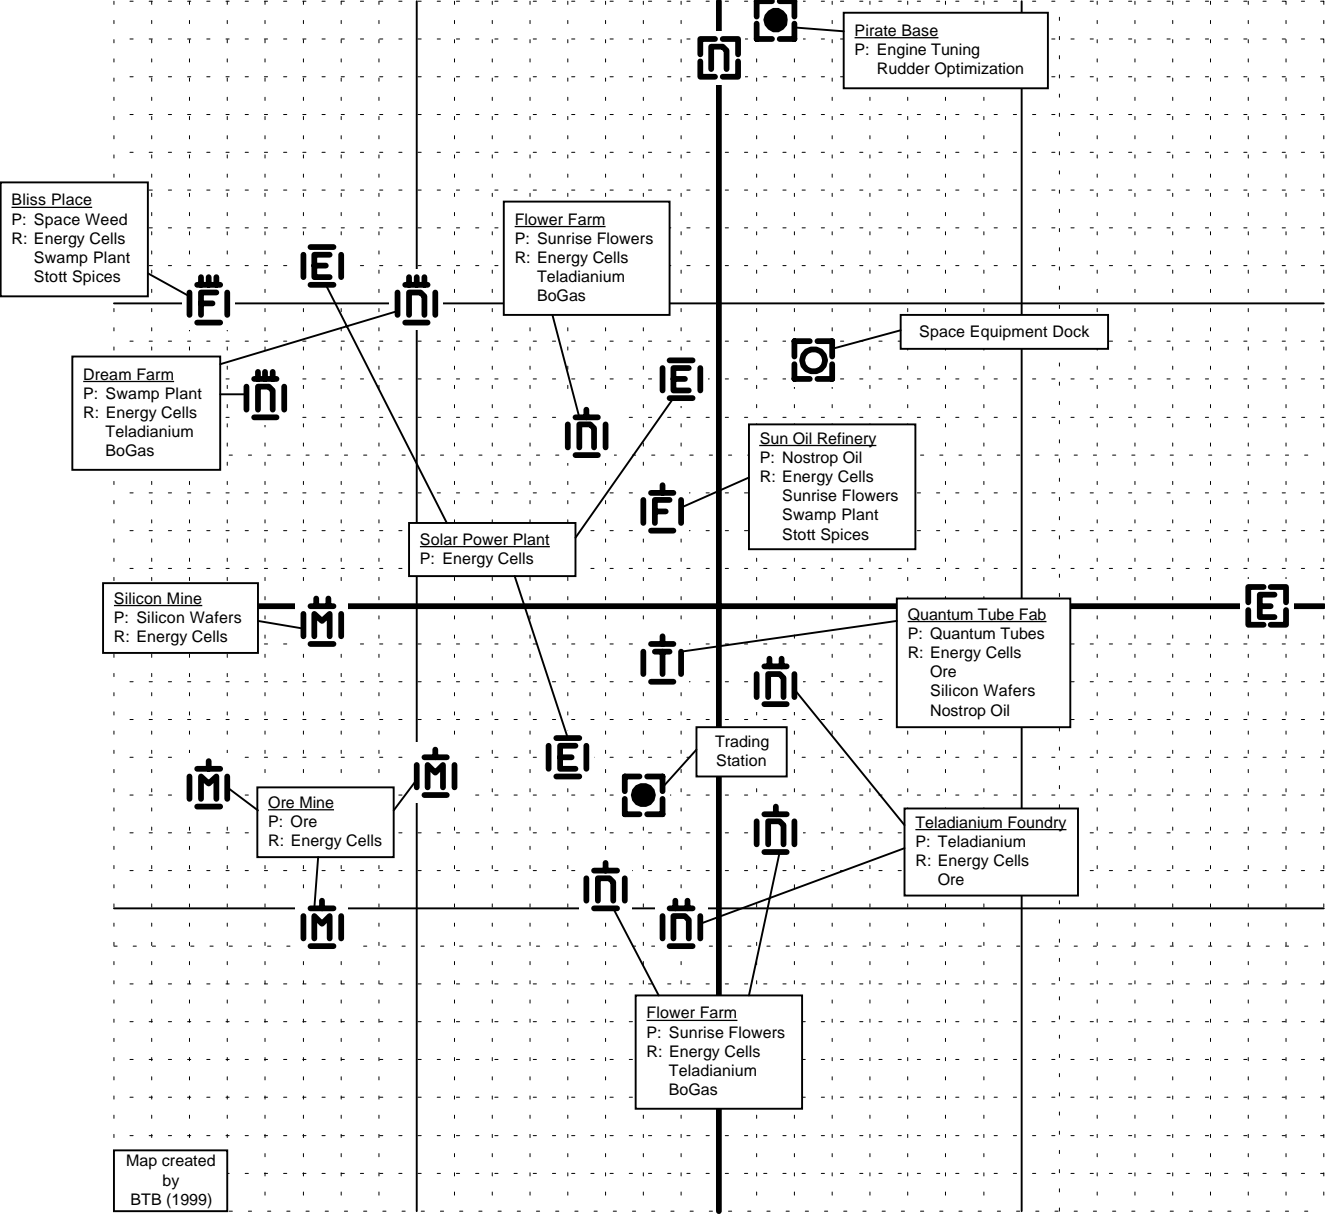

COMPANY PRIDE 5.5T