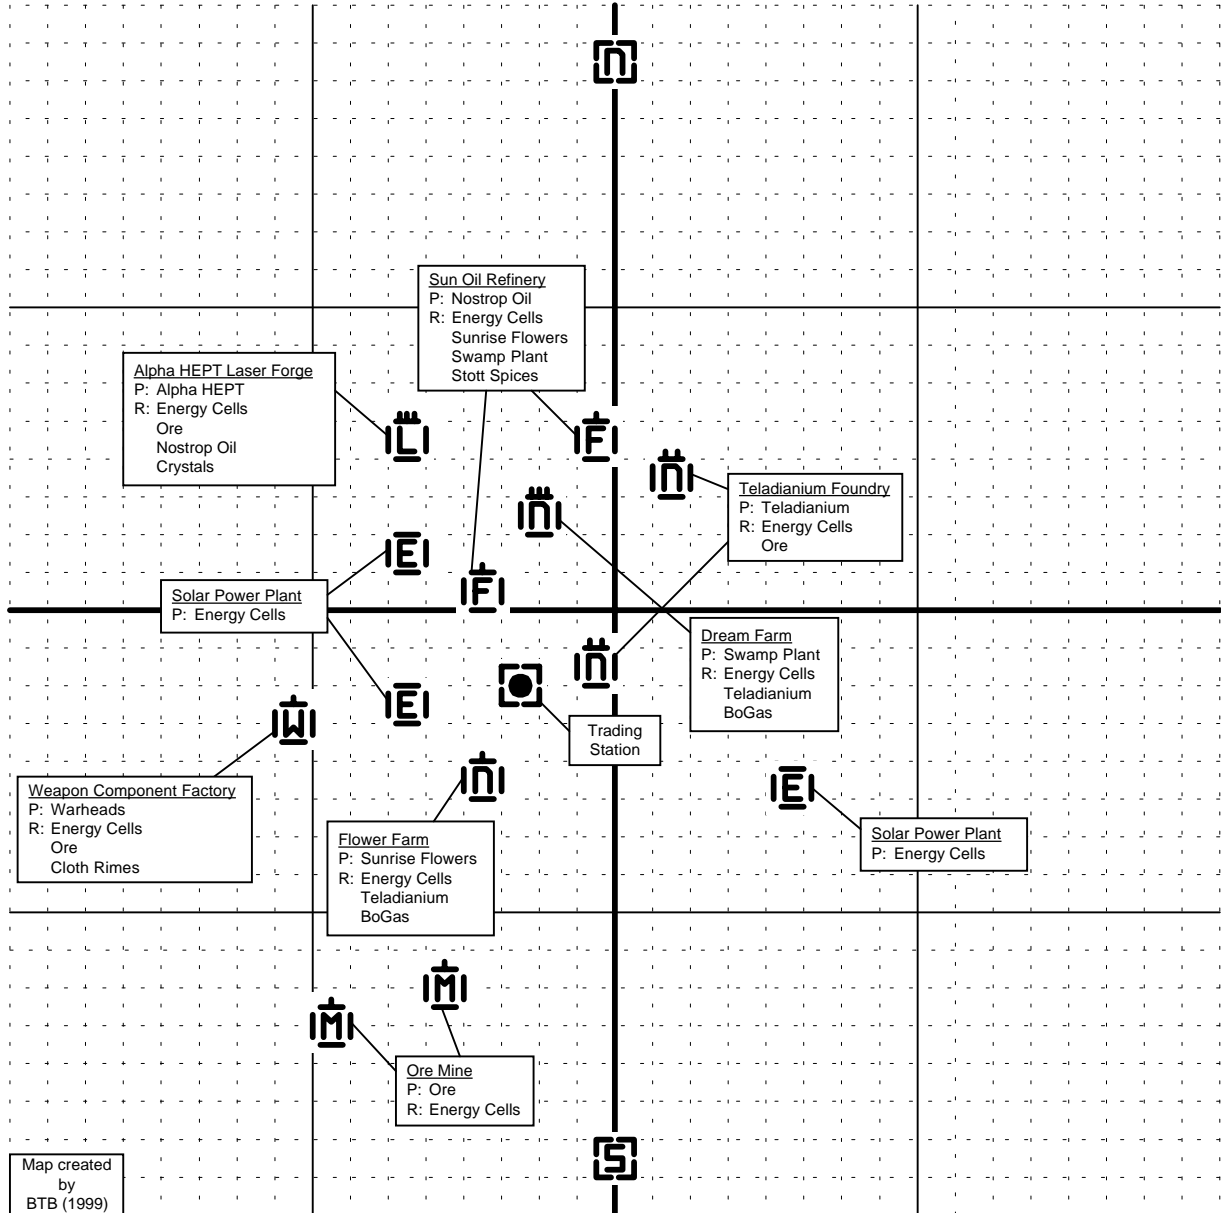

CEO'S SPRITE 5.4T