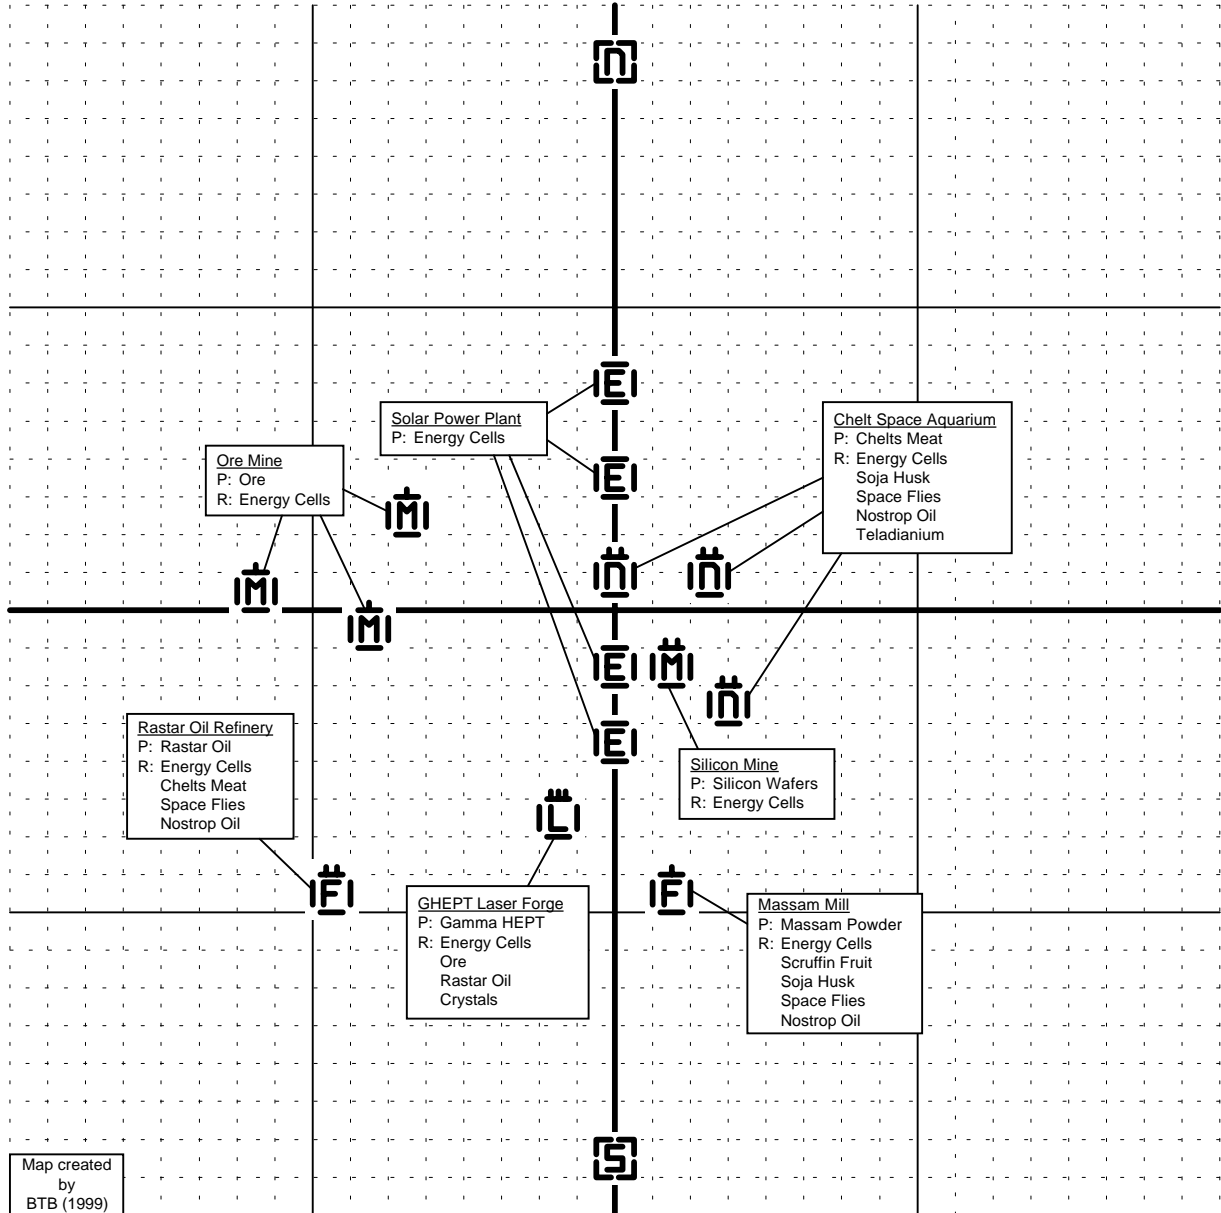

FAMILY CHIN 6.4S