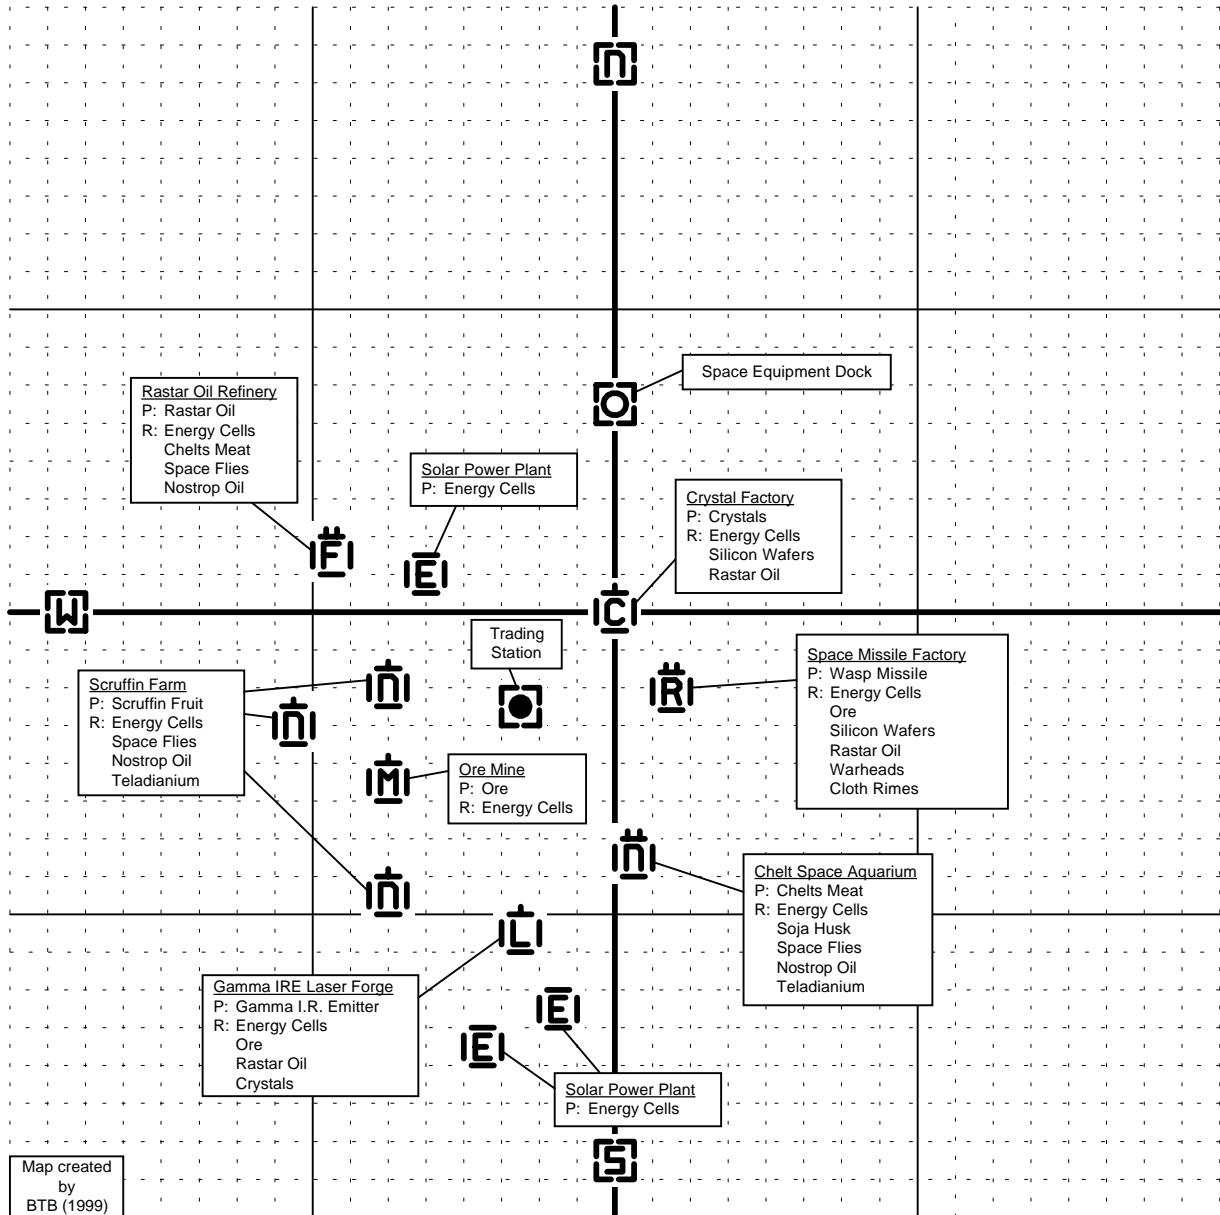

THURUKS BEARD 6.5S